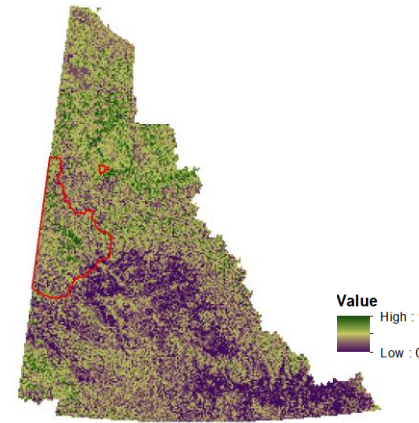

Distributions and Richness of Unique Plant Species in Yukon

Parry sagewort
Current

Parry sagewort
2021 — 2040

Unique Species Richness
Current

Unique Species Richness
2021 — 2040

American madwort
Current

American madwort
2021 — 2040

Growing Season Temperature
Current

Growing Season Temperature
2021 — 2040