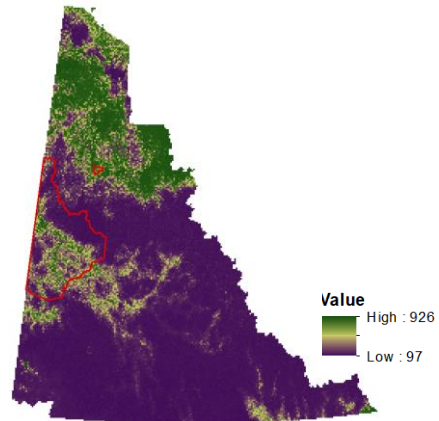

Distributions and Richness of Unique Plant Species in Yukon

Parry sagewort
Current

Parry sagewort
2021 — 2040

Unique Species Richness
Current

Unique Species Richness
2021 — 2040

American madwort
Current

American madwort
2021 — 2040

Growing Season Temperature
Current

Growing Season Temperature
2021 — 2040