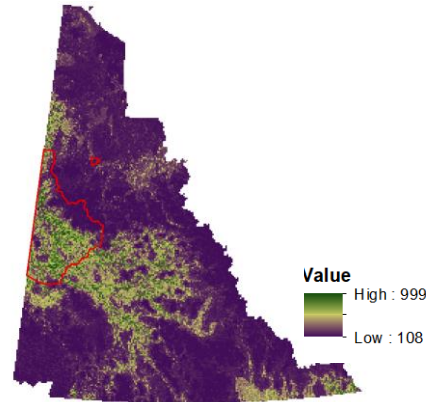

Distributions and Richness of Unique Plant Species in Yukon

Parry sagewort
Current

Parry sagewort
2021 — 2040

Unique Species Richness
Current

Unique Species Richness
2021 — 2040

American madwort
Current

American madwort
2021 — 2040

Growing Season Temperature
Current

Growing Season Temperature
2021 — 2040