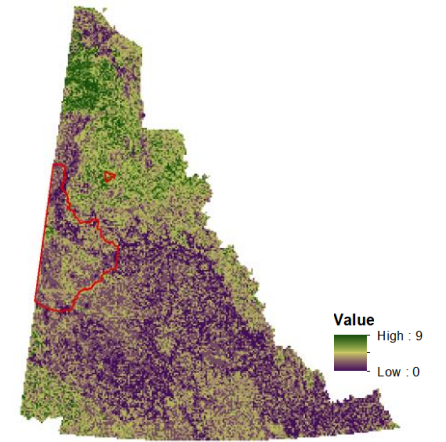

Distributions and Richness of Unique Plant Species in Yukon

Parry sagewort
Current

Parry sagewort
2021 — 2040

Unique Species Richness
Current

Unique Species Richness
2021 — 2040

American madwort
Current

American madwort
2021 — 2040

Growing Season Temperature
Current

Growing Season Temperature
2021 — 2040